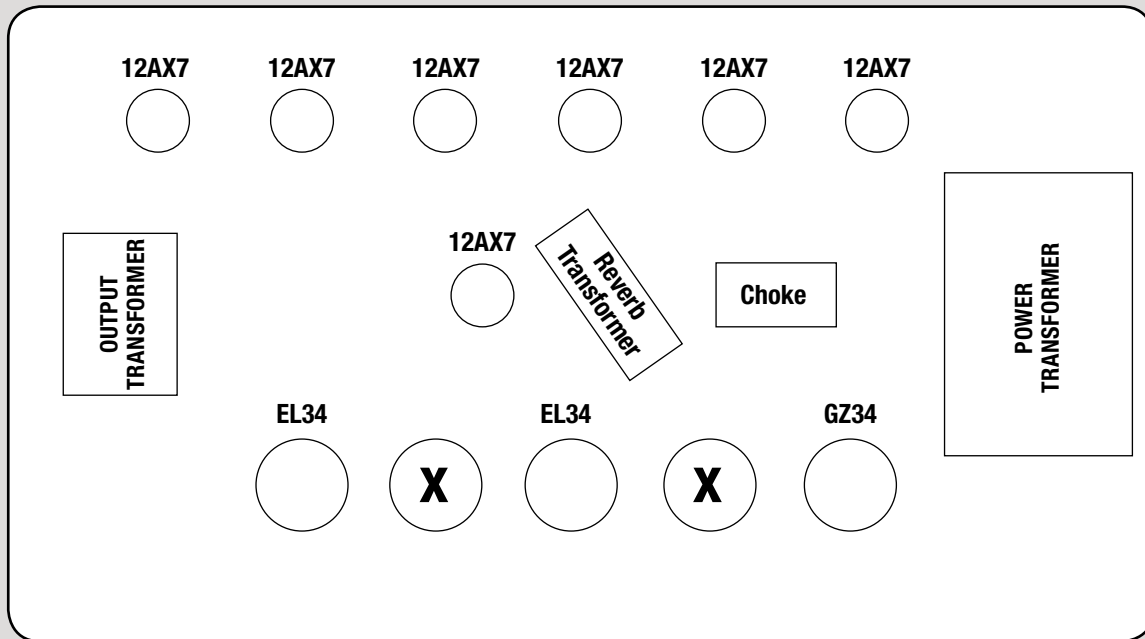

# HOT CAT 30R

Input Jack

Outside View (Tubes Up)

Back Panel