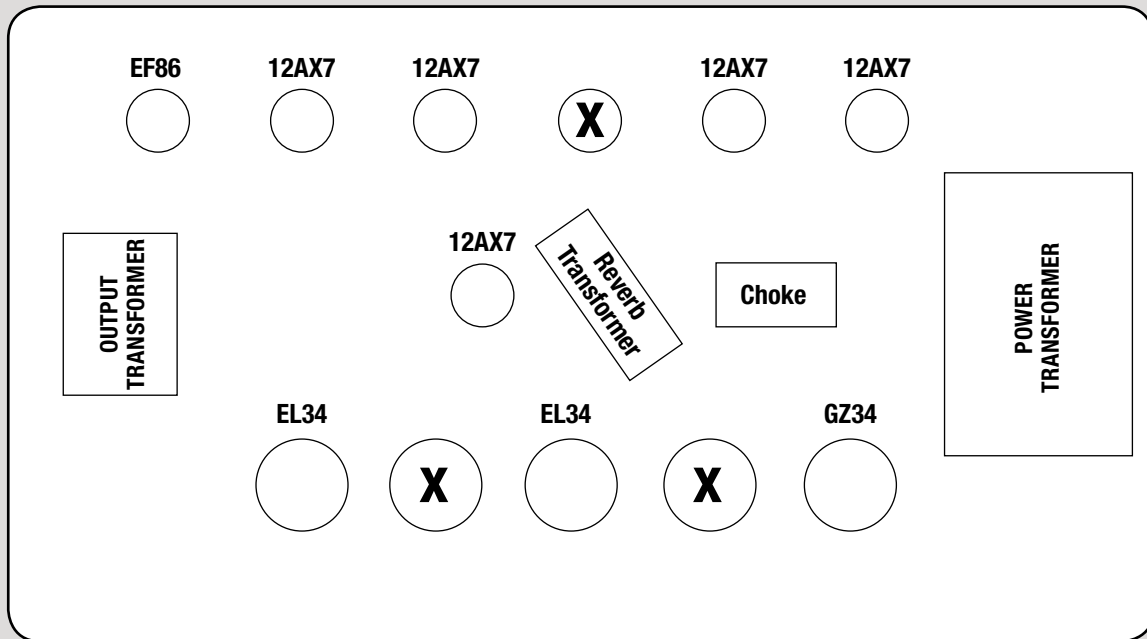

CUB III 40R

Input Jack

Outside View (Tubes Up)

Back Panel