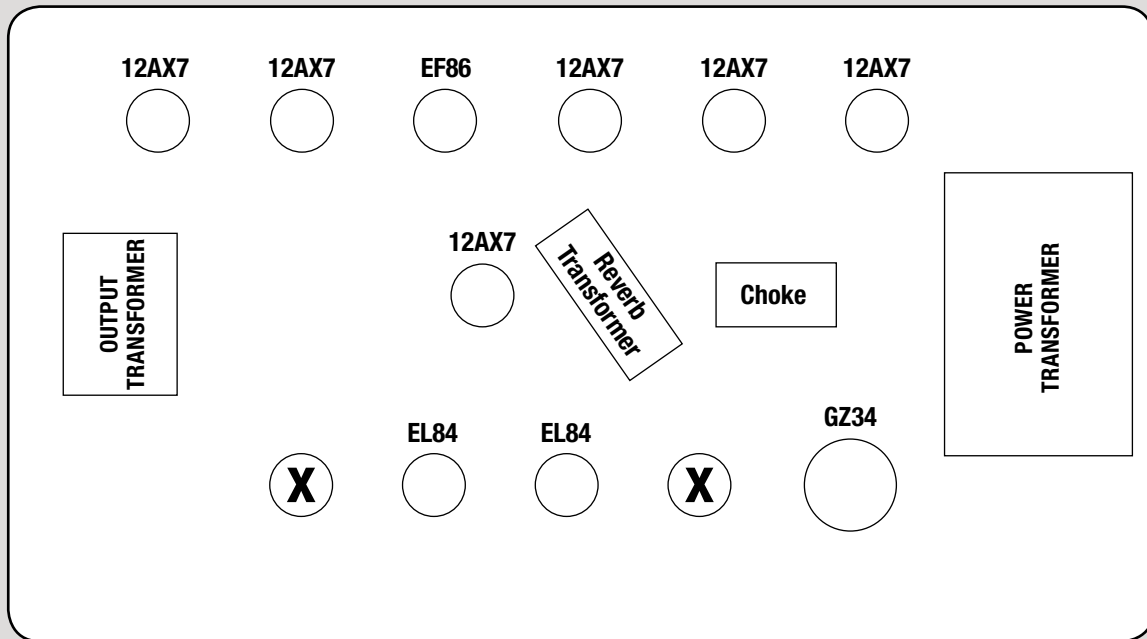

BLACK CAT 15R

Input Jack

Outside View (Tubes Up)

Back Panel